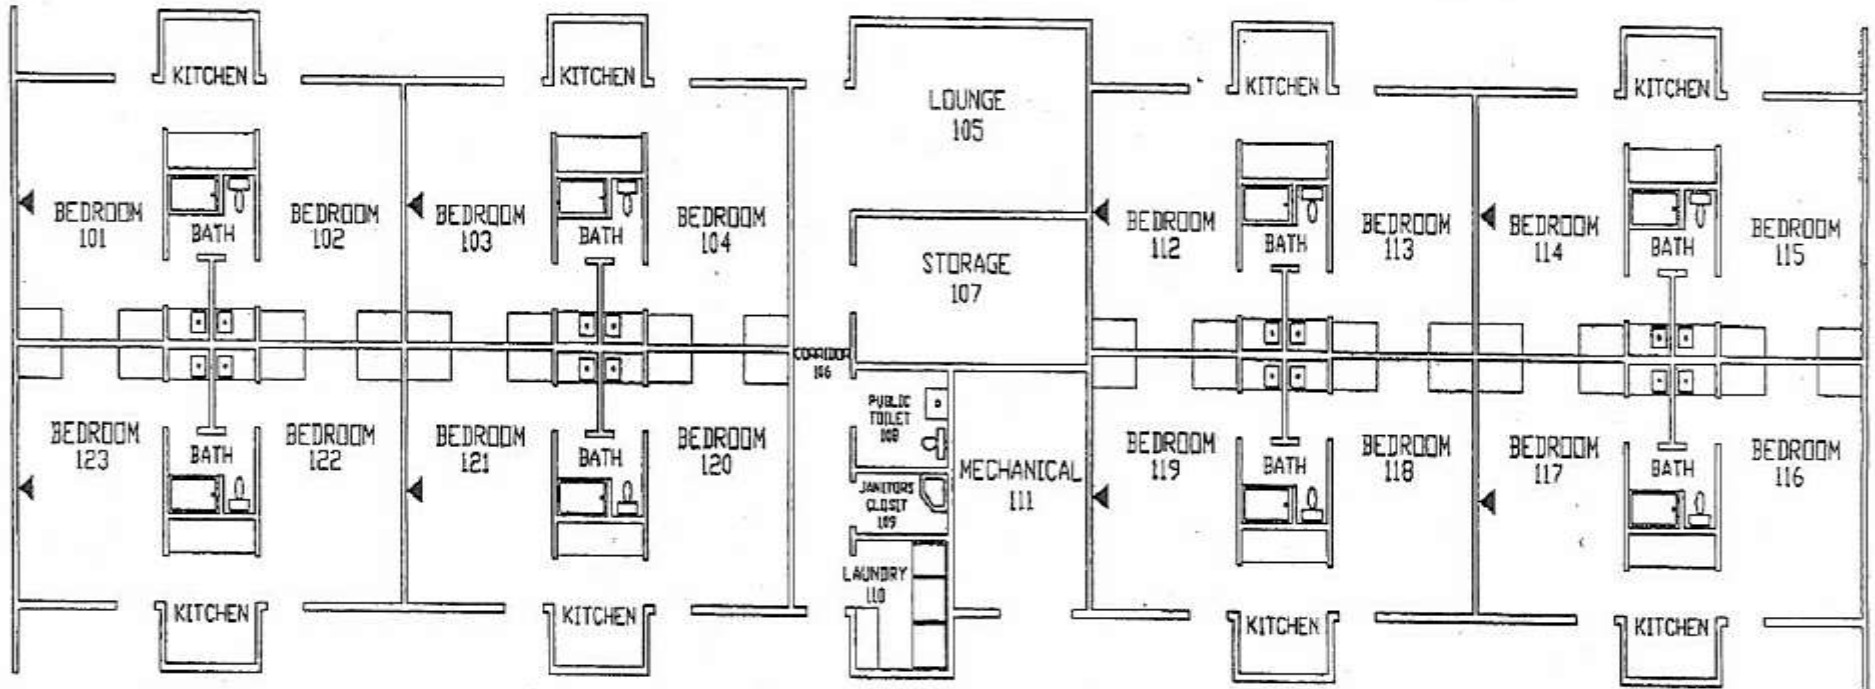

SOUTH SITE DORM

GROSS FLOOR AREA	7560 SQUARE FEET
BEDROOM AREA	282 SQUARE FEET
OCCUPANCY	32
FUND TYPE	AUX. ENT.
◀	TELEPHONE