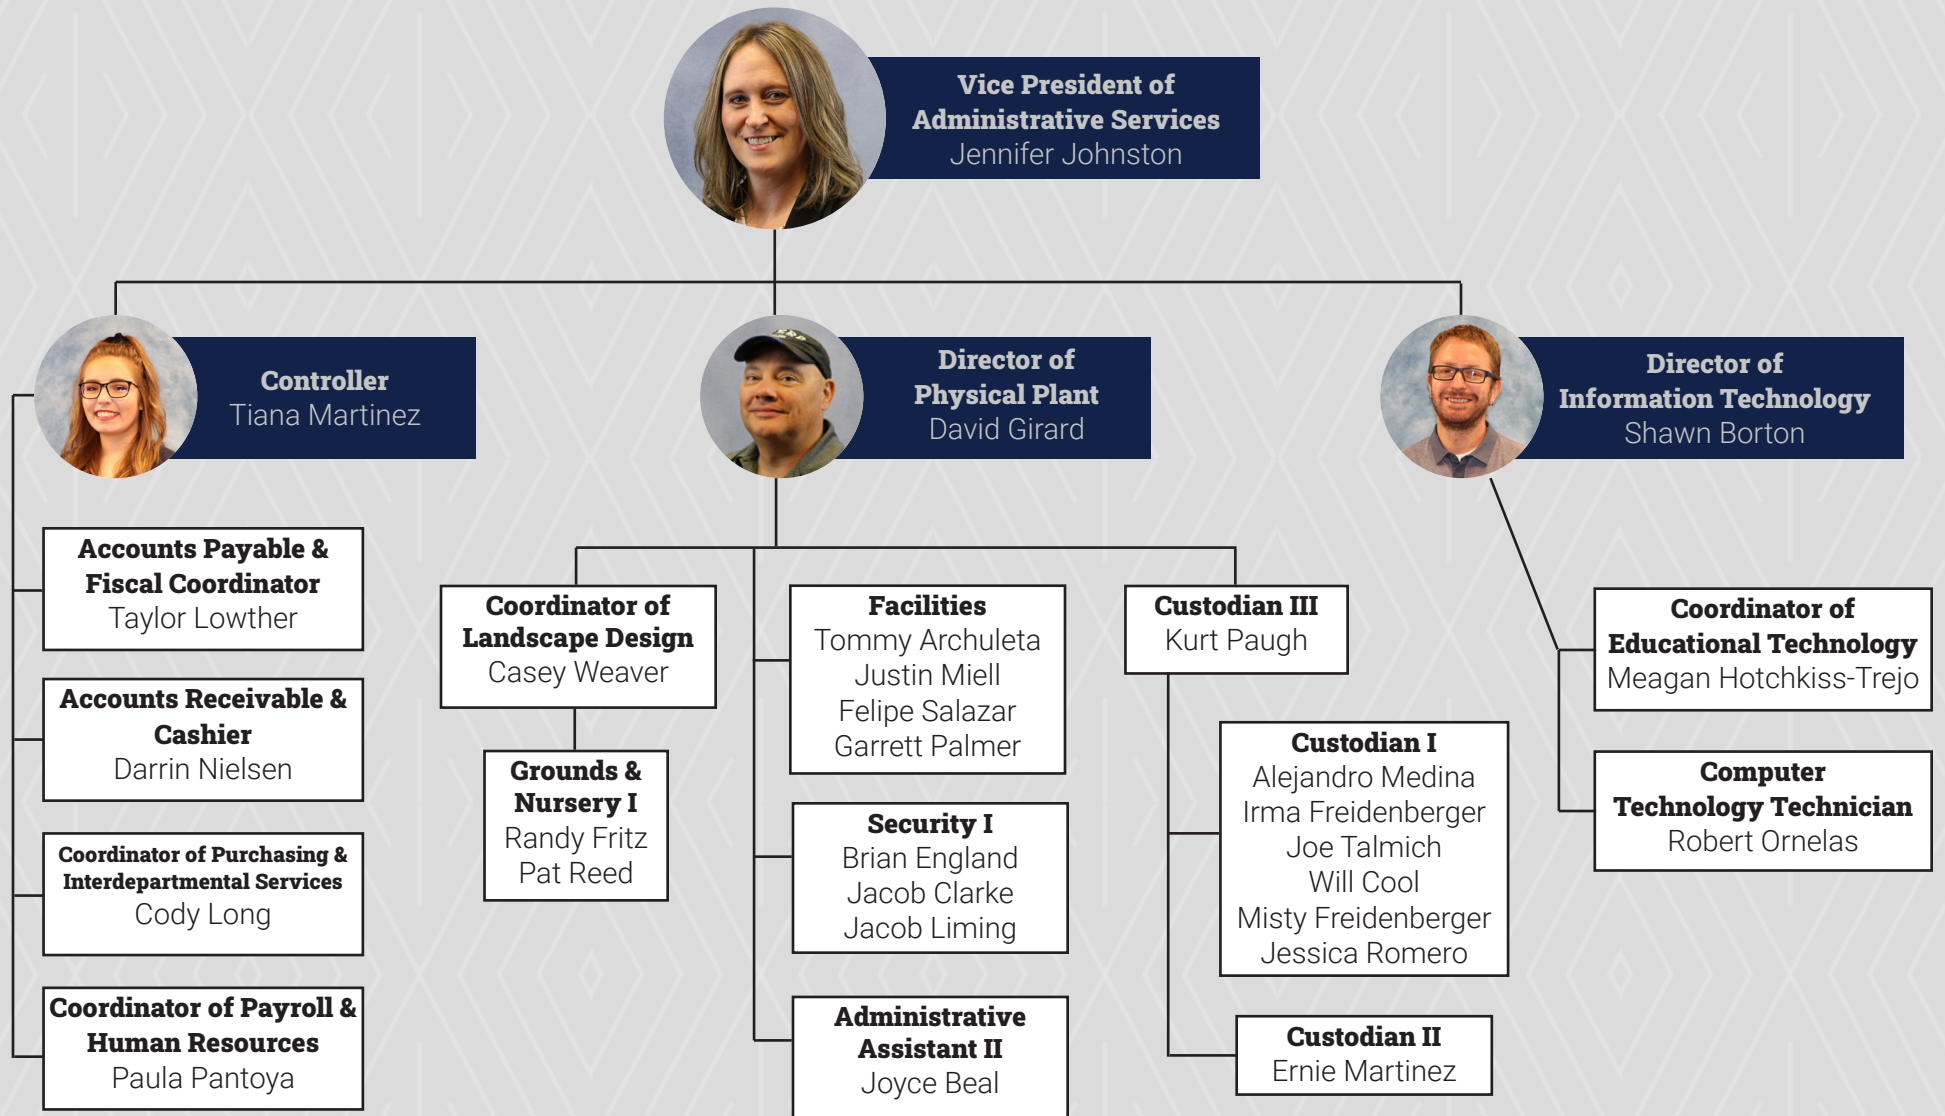

OTERO Administrative Services