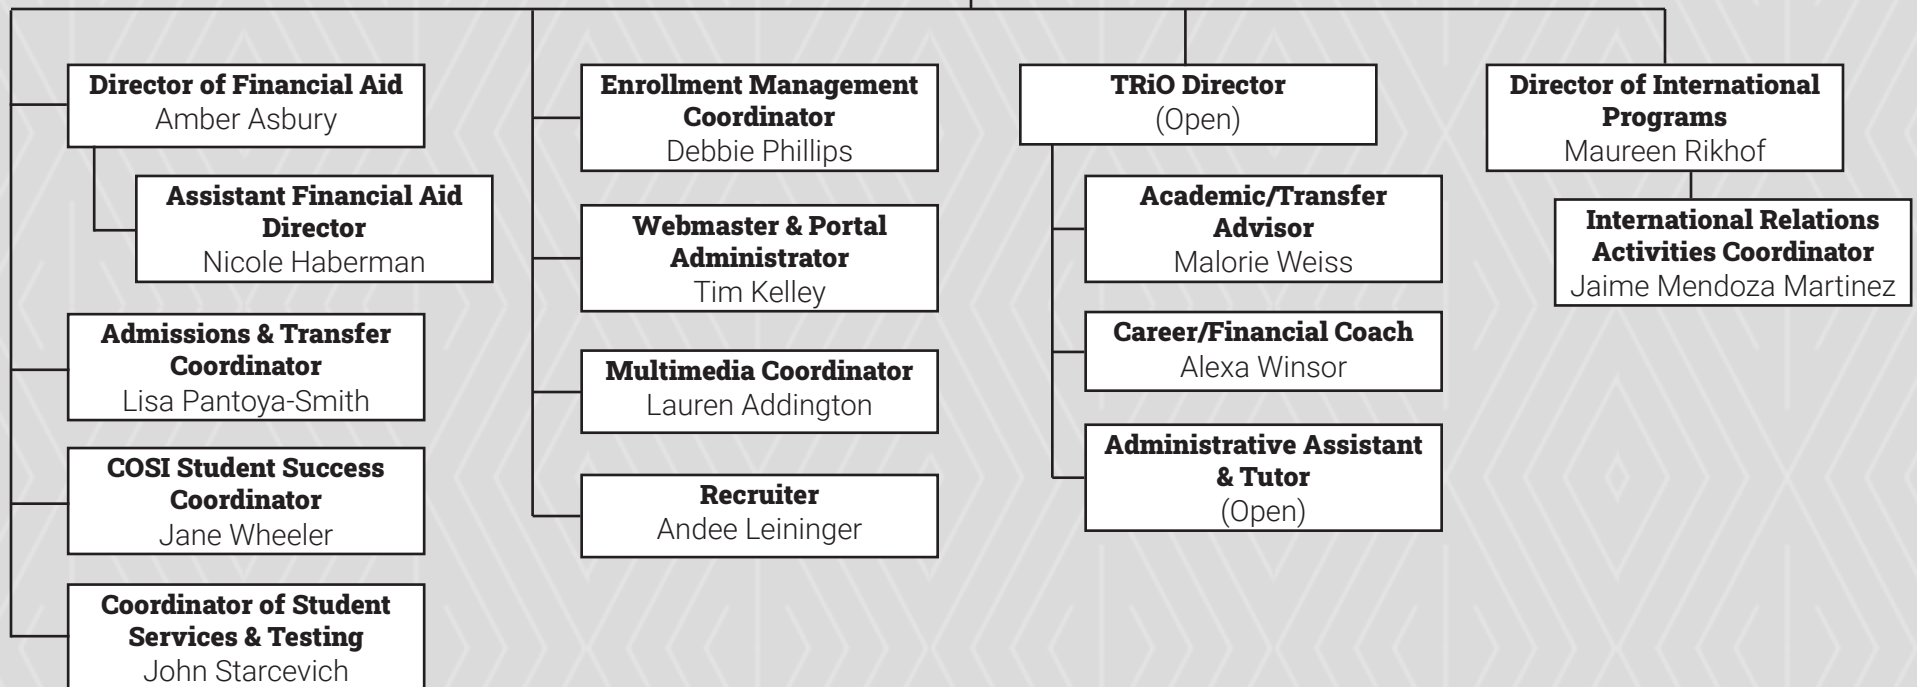

**Coordinator of Nursing &  
Health Professions**  
Rachelle Martin

# OTERO Student Affairs

**Vice President of Student Affairs**  
Rana Brown

**Associate Vice President of Enrollment Management & Marketing**  
Angela Moore

# OTERO Student Affairs

**Vice President of Student Affairs**  
Rana Brown

**Dean of Students**  
Gary Addington