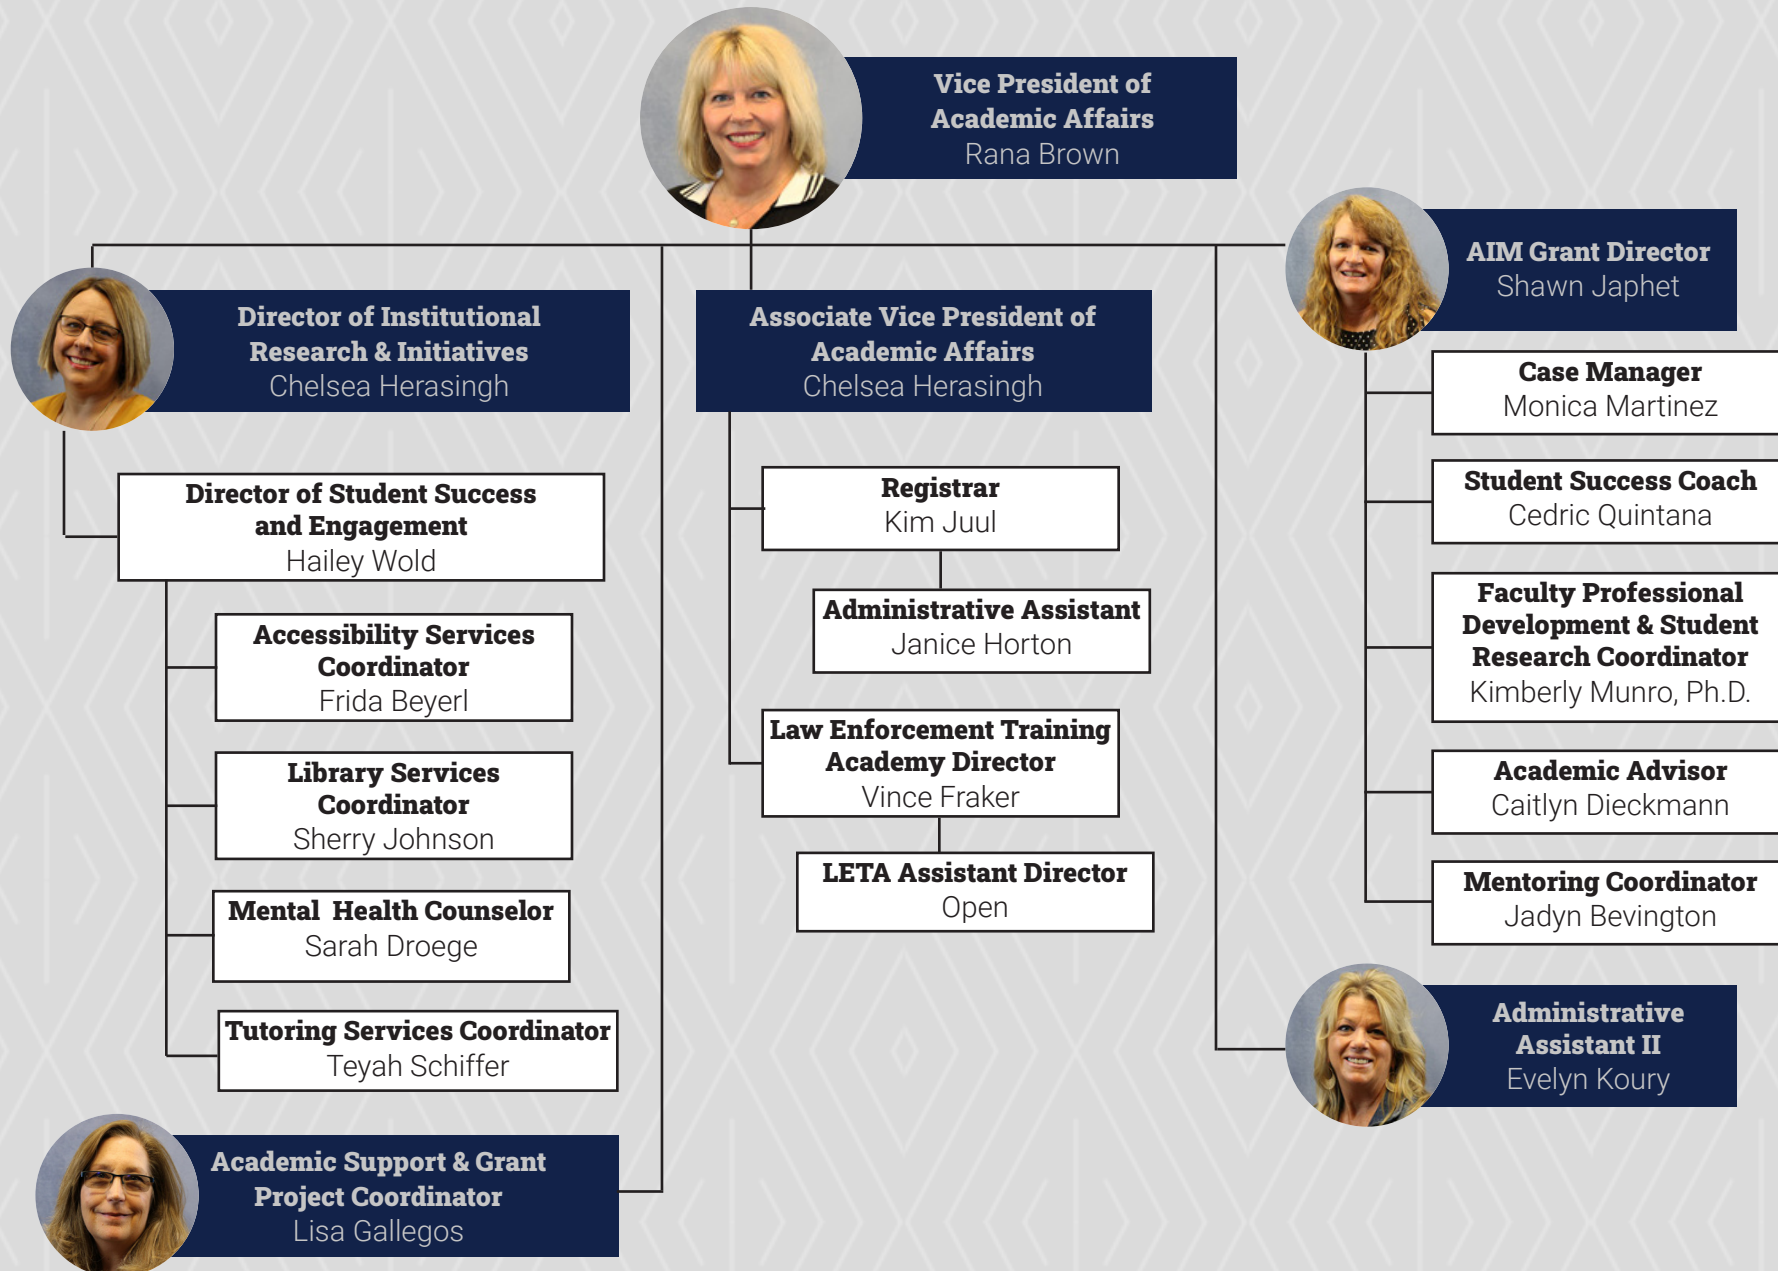

OTERO Academic Affairs