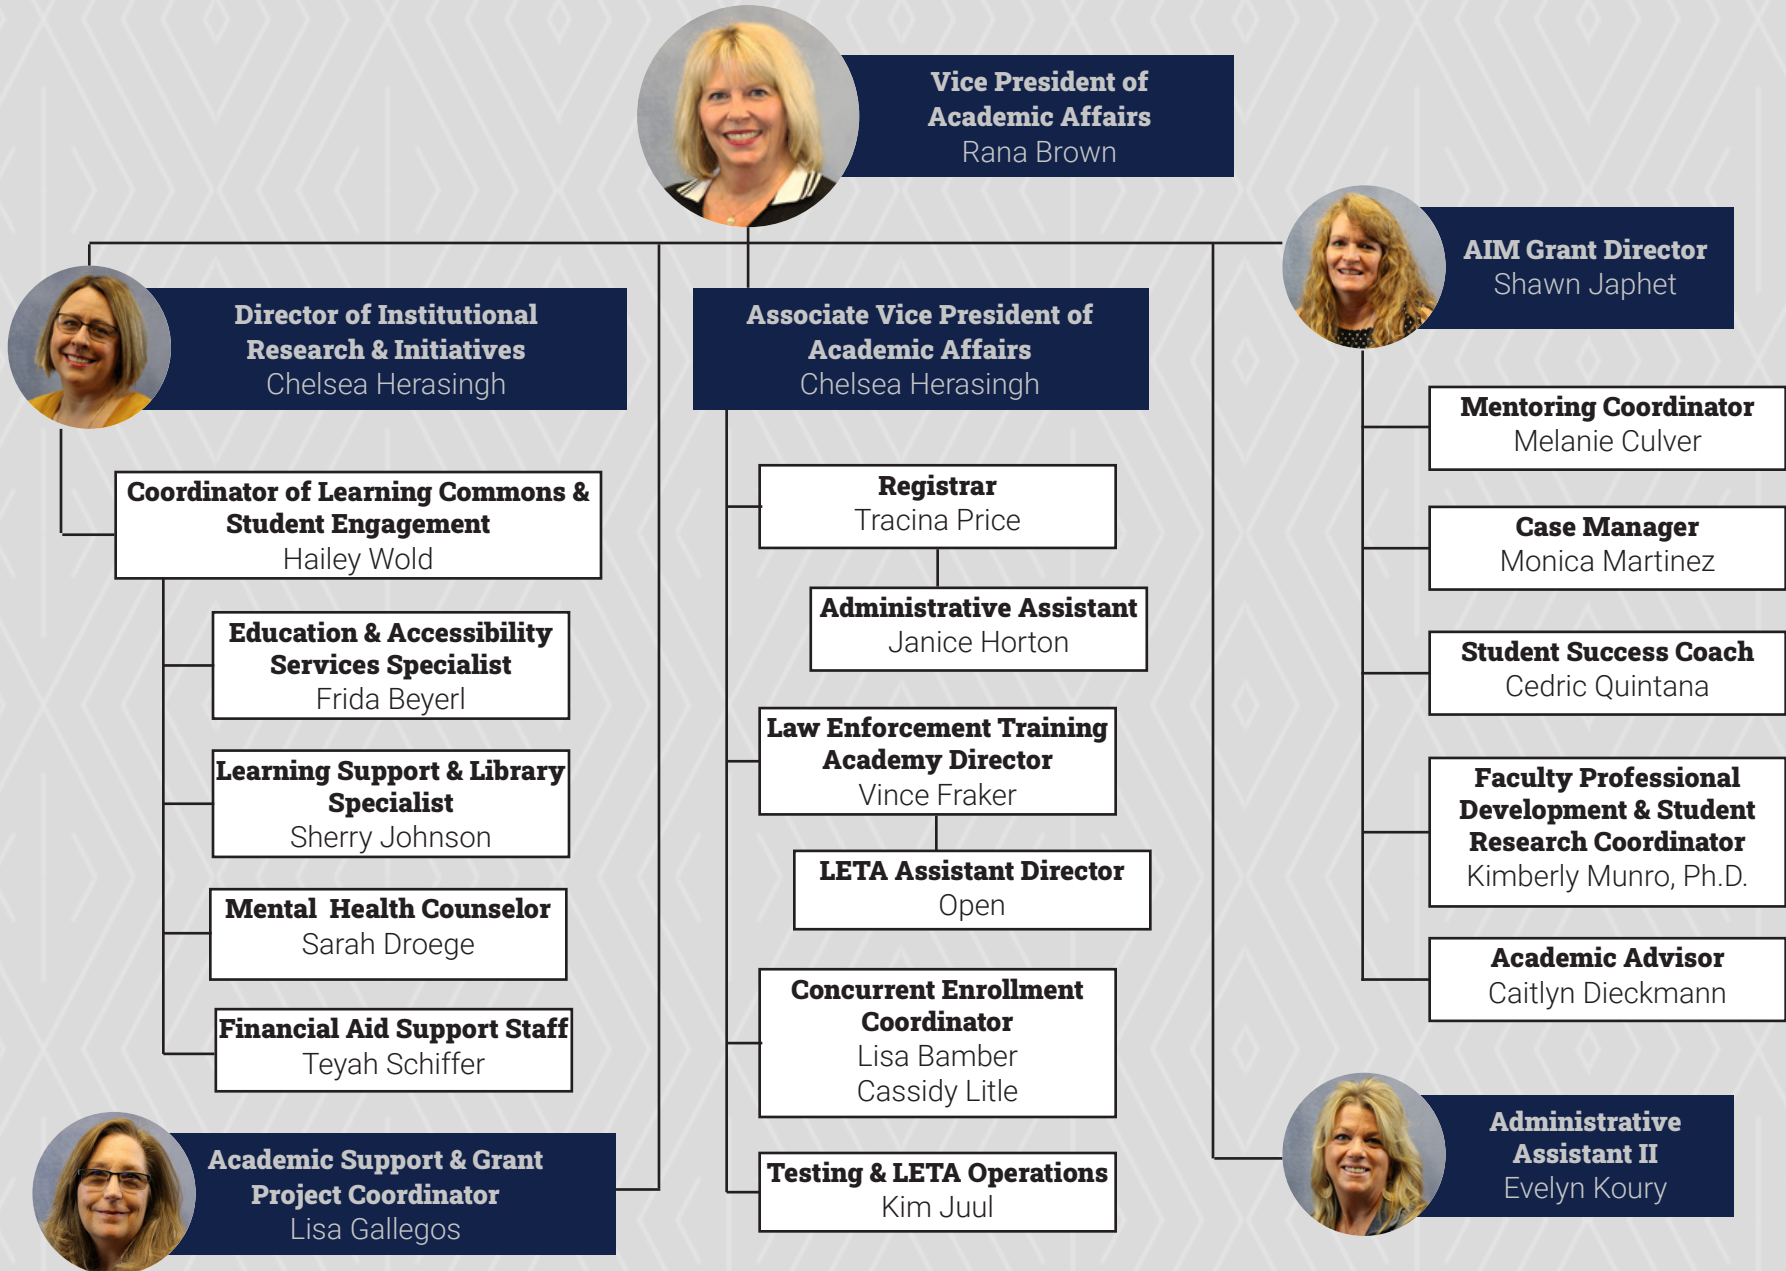

Security I
Ted Freidenberger
Jacob Clarke
Jacob Liming

**Administrative
Assistant II**
Joyce Beal

Custodian III
Kurt Paugh

Custodian I
Alejandro Medina
Irma Freidenberger
Joe Talmich
Will Cool
Garrett Palmer
Misty Freidenberger

Custodian II
Ernie Martinez

**Coordinator of
Educational Technology**
Meagan Hotchkiss-Trejo

**Computer
Technology Technician**
Robert Ornelas

OTERO Academic Affairs

OTERO Academic Affairs

**Vice President of
Academic Affairs**
Rana Brown

**Chair - Business, Technology
& Service Occupations**
Brooke Matthew

Faculty

Ryan Belew
Becky Sporrer
Walter Myers
Ryan Phillips
Samme Ormiston
Monica Valdez
David Eckhart

Chair - Math & Science
Warren McClure