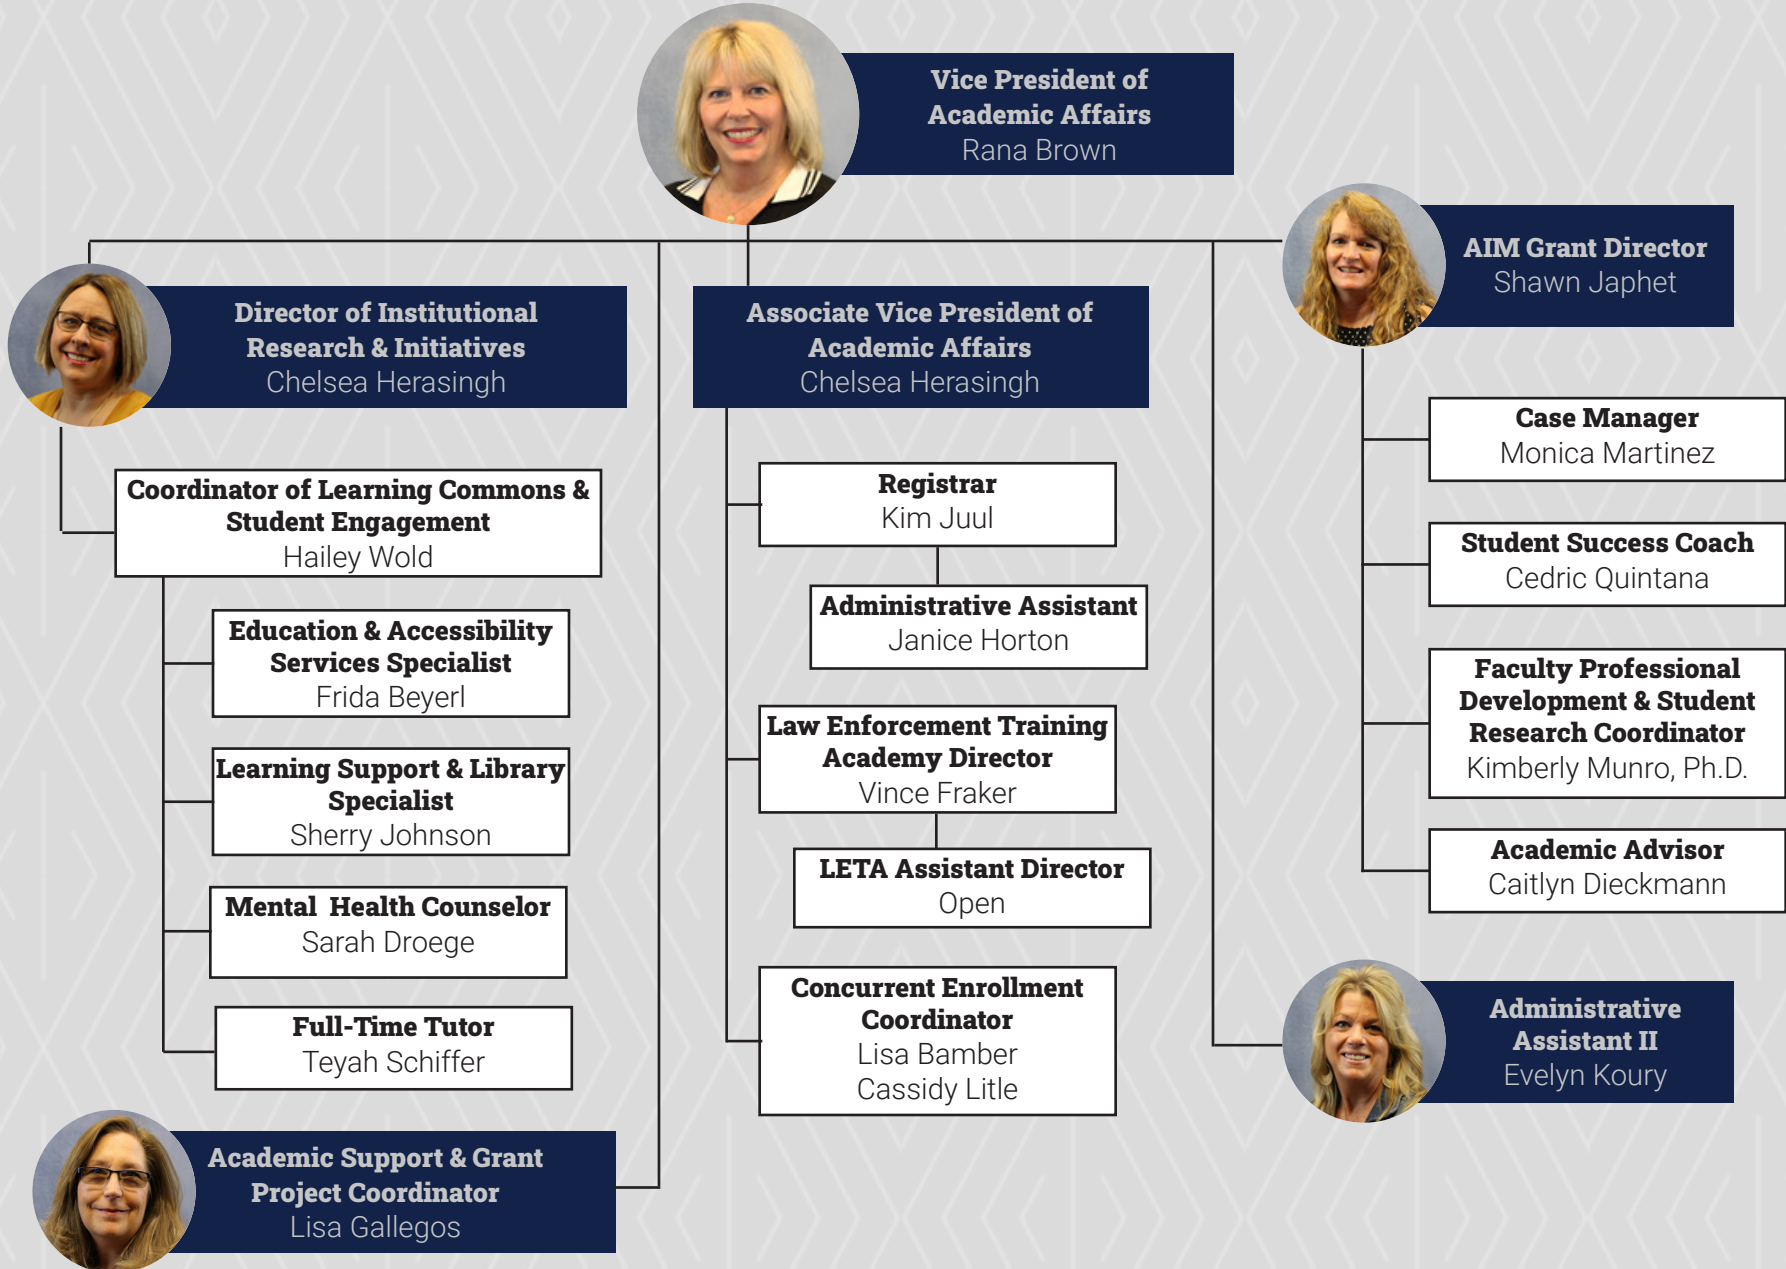

**Administrative
Assistant II**
Joyce Beal

Custodian III
Kurt Paugh

Custodian I
Alejandro Medina
Irma Freidenberger
Joe Talmich
Will Cool
Misty Freidenberger
Jessica Romero

Custodian II
Ernie Martinez

**Coordinator of
Educational Technology**
Meagan Hotchkiss-Trejo

**Computer
Technology Technician**
Robert Ornelas

OTERO Academic Affairs

OTERO Academic Affairs

**Vice President of
Academic Affairs**
Rana Brown

**Chair - Business, Technology
& Service Occupations**
Brooke Matthew